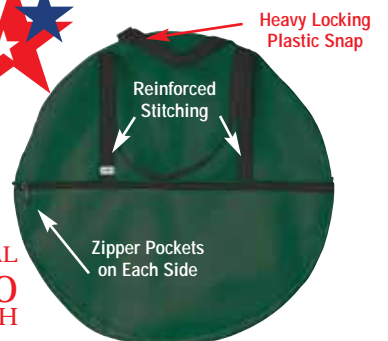

Rope Bag

600 Denier Poly Bag with Heavy
Locking Plastic Snap & Full
Zipper Pockets on Each Side.
Holds 4-6 Ropes
Size: 21" x 5.5" Gusset
702-009 - Dark Green

**Perfect for 4-H or FFA
Monogram Awards!**

**SPECIAL
\$6.30
EACH**